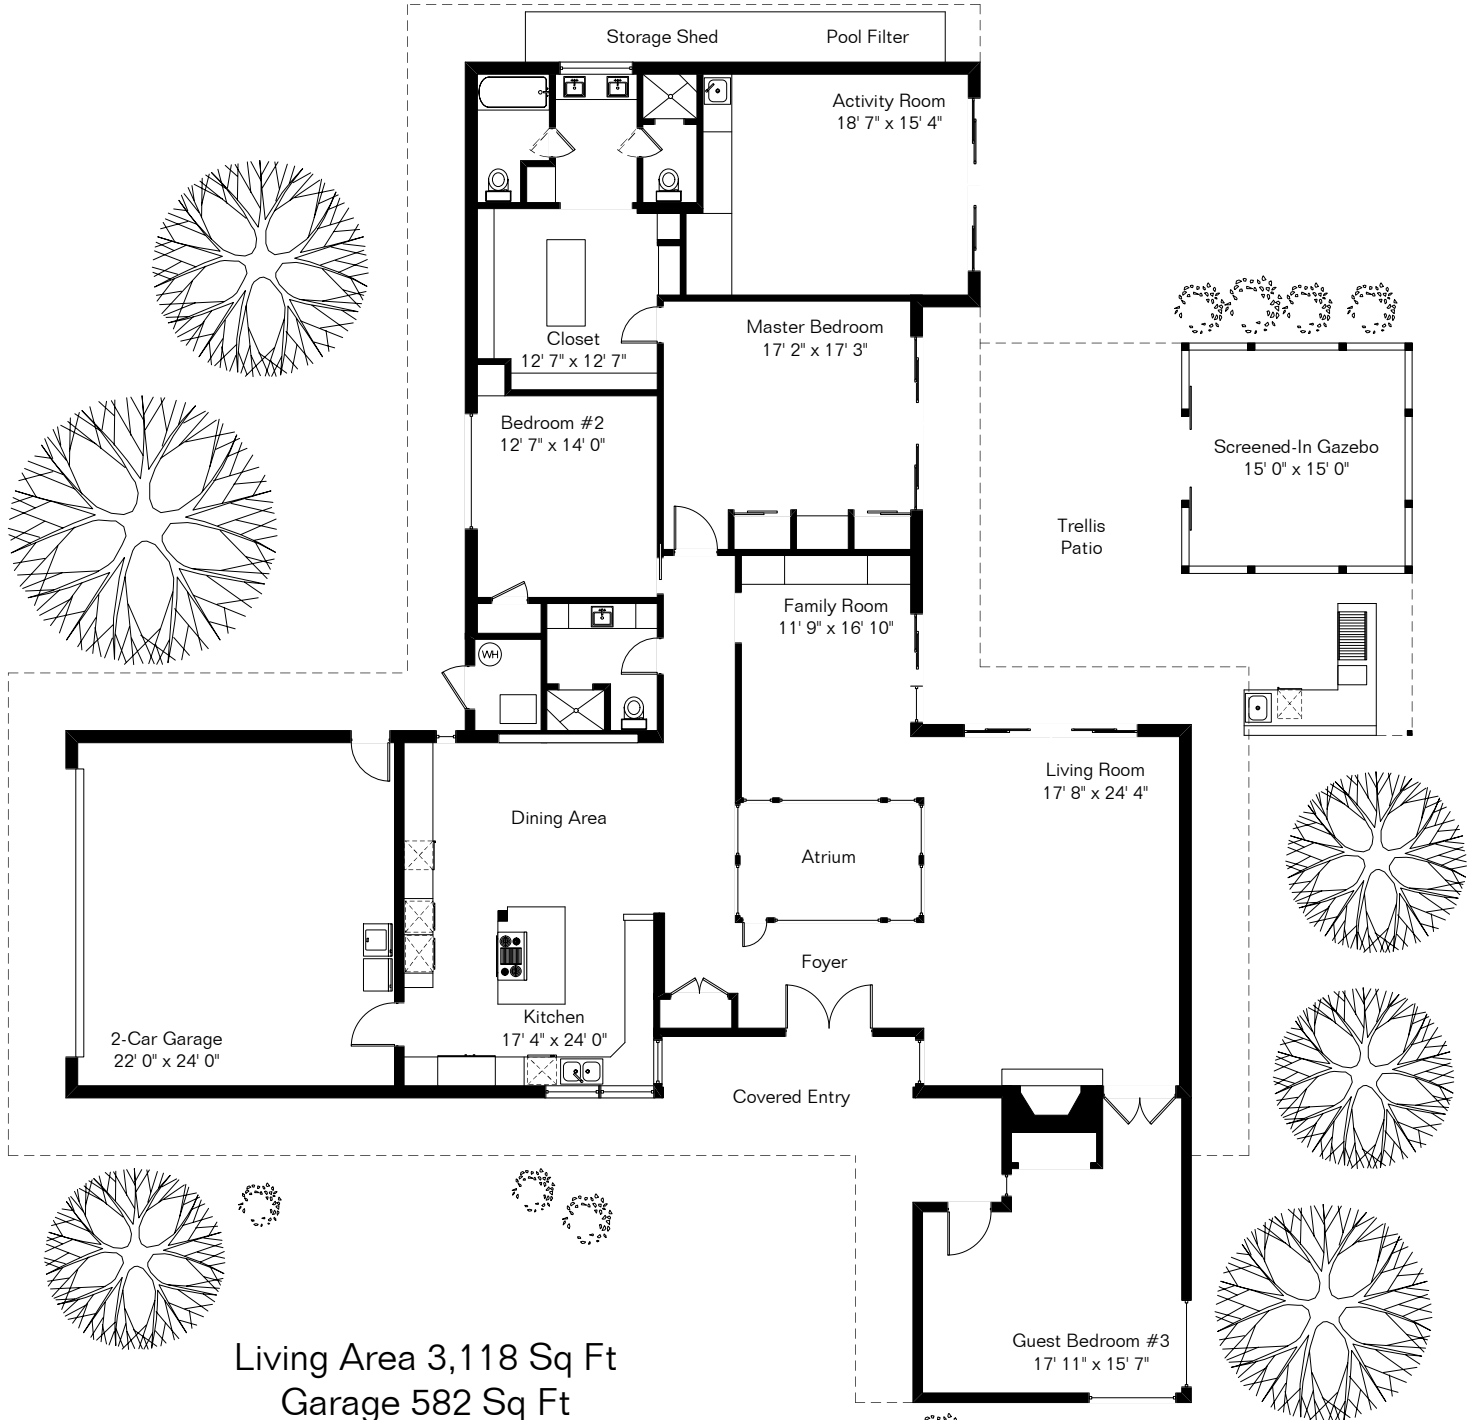

The square footages and room size information are deemed to be reliable but are not guaranteed and should be independently verified. This drawing is for marketing purposes only.

6411 N Treasure Dr

Pool Area

Site Visit December 2018

0 ft. 6 ft. 10 ft. 20 ft.

Copyright 2021 Floor Plans First! LLC
All Rights Reserved.

Floor Plans First!
See the Floor Plan First!

FloorPlansFirst.com
(520) 881-1500